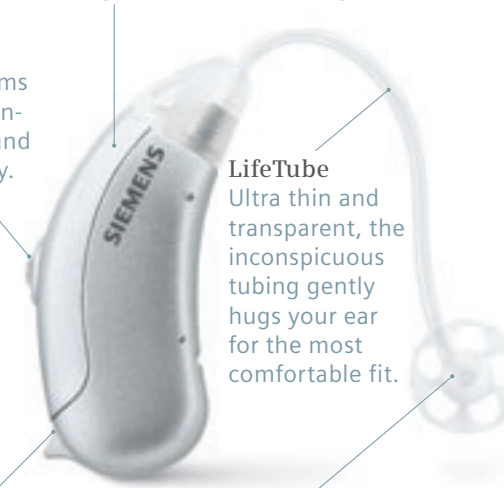

Now you see it,
now you don't:
62 decibels

Freedom meets finesse.

Exchangeable housing

If your style preferences change, your Hearing Care Professional can easily switch Life's housing.

Push button

Allows you to change programs and turn your instruments on and off comfortably.

LifeTube

Ultra thin and transparent, the inconspicuous tubing gently hugs your ear for the most comfortable fit.

Battery door switch

Turns off the instrument while holding the batteries in place.

Life Tip

Fits comfortably in the ear canal and is easy to clean and exchange.

Technology meets tomorrow.

Life is part of a new generation of instruments from Siemens that are equipped with our latest BestSound™ Technology innovations.