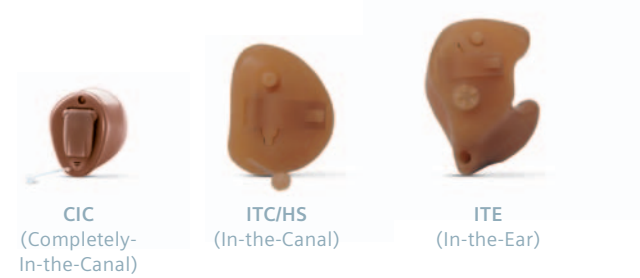

The power of Nitro.

Siemens Nitro gives you back power, and much more. Designed to enrich the lives of people with severe hearing loss, it empowers you, connects you, and accompanies you on your daily adventures. Discover and enjoy every precious decibel of life, every day. From the buzz of Mondays at the office to the harmony of a peaceful Sunday at the park.

Nitro has an amazing amount of powerful technology such as feedback cancellation, advanced speech and noise management reduction, and much more. The latest Nitro hearing aids automatically eliminate whistling. Powerful Nitro automatically adapts to your environment and listening preferences to bring you a more effortless hearing experience.

Speech intelligibility and optimum comfort are essential. Having a conversation on a busy street should be easy. With an advanced adaptive directional microphone system, Nitro BTE (Behind-the-Ear) provides better speech understanding even in high noise environments, while SoundSmoothing® softens harsh sounds.

The power of connectivity.

Information today is mobile, always on, and instantaneous. Connect your Nitro BTE hearing aids to your phone, TV, and other gadgets using Siemens Tek®. Then stay informed, entertained, and in touch.

The handy Tek® Connect remote slips easily into a pocket or purse for wireless listening on the go. It works with almost all cell phones, Bluetooth® wireless technology-enabled landline phones, TVs, and audio players.

Make that call, hear that new song, indulge in your favorite film. Tek Connect makes it all possible. Wirelessly. Seamlessly. Effortlessly.

The power of discretion.